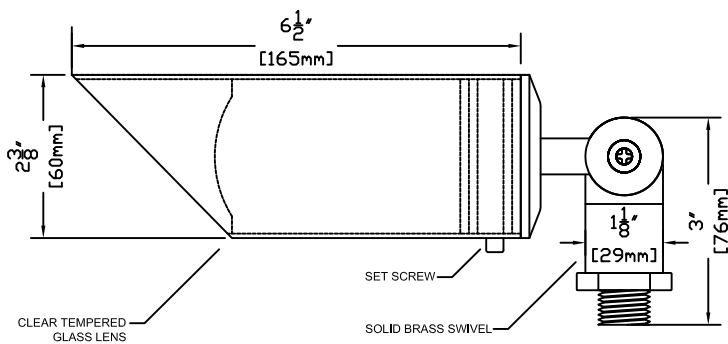

SIDE VIEW WITH ROTATION

FRONT VIEW

SIDE VIEW WITH DIMENSIONS

**FEATURES:**

- Solid Copper and Brass Construction
- Solid Copper 45 Degree Shroud for Glare Minimization
- High Heat Silicone O-Rings
- Beryllium Socket with 3ft 18/2 Power Lead

**FINISHES:**

- Natural Copper
- Antique
- Dark Antique
- Black
- Verde
- Rust

**LAMPS:**

- 12 Volt MR-16 in 10, 20, 35 & 50 Watts with a 12, 24, 36 & 60 Degree Spread (EXCEPTION: 10 watt only available in 32 degree spread)
- LED MR-16's
- 50 Watt Maximum

**LENS:**

- 3mm CLEAR FORGED BOROSILICATE GLASS

**MOUNTING:**

- Black ABS Ground Stake 8 1/2" Long with Female 1/2" NPT (STANDARD)
- Brass Threaded (Female 1/2" NPT) or Non-Threaded Ground Stake 9 1/2" Long
- Brass Threaded (Female 1/2" NPT) or Non-Threaded Flush Mount (Deep or Shallow Housing)
- Aluminum Tree Mount (Female 1/2" NPT) with Brown Powder Coat Finish
- Copper Stem Risers-1" Diameter (Female 1/2" NPT) or 3/4" Diameter (Female 1/2" NPT)
- Available in custom heights