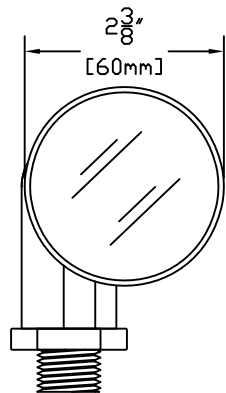

SIDE VIEW WITH ROTATION

FRONT VIEW

SIDE VIEW WITH DIMENSIONS

**FEATURES:**

- Solid Copper and Brass Construction
- Solid Copper 45 Degree Shroud for Glare Minimization
- High Heat Silicone O-Rings
- Beryllium Socket with 3ft 18/2 Power Lead

**FINISHES:**

- Natural Copper
- Antique
- Dark Antique
- Black
- Verde
- Rust

**LAMPS:**

- 12 Volt MR-16 in 10, 20, 35 & 50 Watts with a 12, 24, 36 & 60 Degree Spread (EXCEPTION: 10 watt only available in 32 degree spread)
- LED MR-16's
- 50 Watt Maximum

**LENS:**

- 3mm CLEAR FORGED BOROSILICATE GLASS

**MOUNTING:**

- Black ABS Ground Stake 8 1/2" Long with Female 1/2" NPT (STANDARD)
- Brass Threaded (Female 1/2" NPT) or Non-Threaded Ground Stake 9 1/2" Long
- Brass Threaded (Female 1/2" NPT) or Non-Threaded Flush Mount (Deep or Shallow Housing)
- Aluminum Tree Mount (Female 1/2" NPT) with Brown Powder Coat Finish
- Copper Stem Risers-1" Diameter (Female 1/2" NPT) or 3/4" Diameter (Female 1/2" NPT)
- Available in custom heights